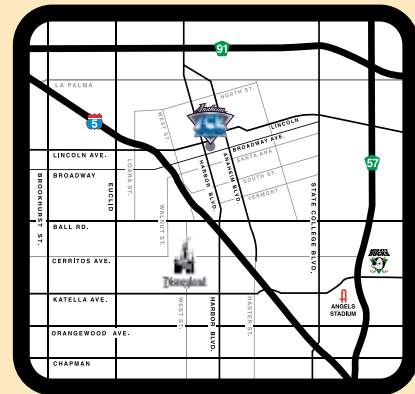

Anaheim ICE
300 West Lincoln Avenue
Anaheim, California 92805

The Official
Training Facility of the
Anaheim Ducks

WWW.ANAHEIMICE.COM

GENERAL INFORMATION
SOUTHERN CALIFORNIA'S PREMIER
FAMILY ICE SKATING FACILITY

GENERAL INFORMATION

SOUTHERN CALIFORNIA'S PREMIER FAMILY ICE SKATING FACILITY

BIRTHDAY PARTIES/ PRIVATE EVENTS

THE COOLEST PLACE IN TOWN!

Anaheim ICE is the perfect location for your birthday party, group outing or special holiday event. Groups can rent private ice for exclusive skating parties or try Broomball – hockey in your shoes! We provide all of the equipment, including brooms, balls, nets, and helmets. In addition, Club 32 provides a private area overlooking the NHL and Olympic rinks, full service catering and endless opportunities to make your group event a more memorable one!

LOCATION/DIRECTIONS

Anaheim ICE is conveniently located in the City of Anaheim, just 2 miles north of Disneyland Resort, and minutes away from 4 major freeways.

300 West Lincoln Avenue
Anaheim, California 92805
714.535.RINK